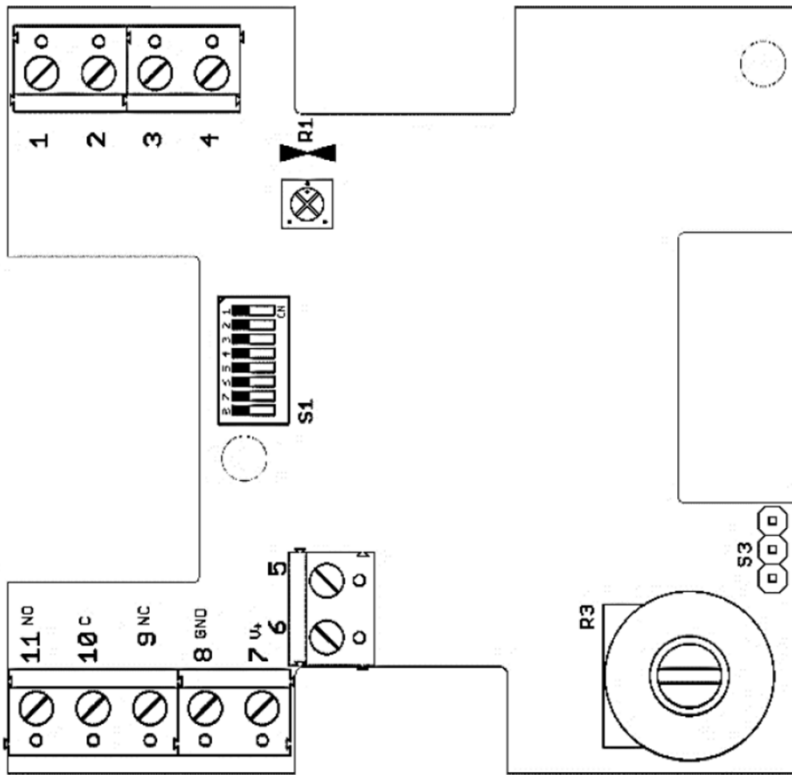

Electrical connection

TRTC 010 (0-10 V)		TRTC 420 (4-20 mA)	
Pin	Assignment	Pin	Assignment
1	temp	1	-
2	(active poti)	2	-
3	-	3	temp
4	-	4	-
5			(passive poti)
6			(passive poti)
7			V+
8			GND
9			(relay NC)
10			(relay C)
11			(relay NO)
R1			temp. adjustment
S3			polarity R3

Poti, Relay and temp.adjustment are options